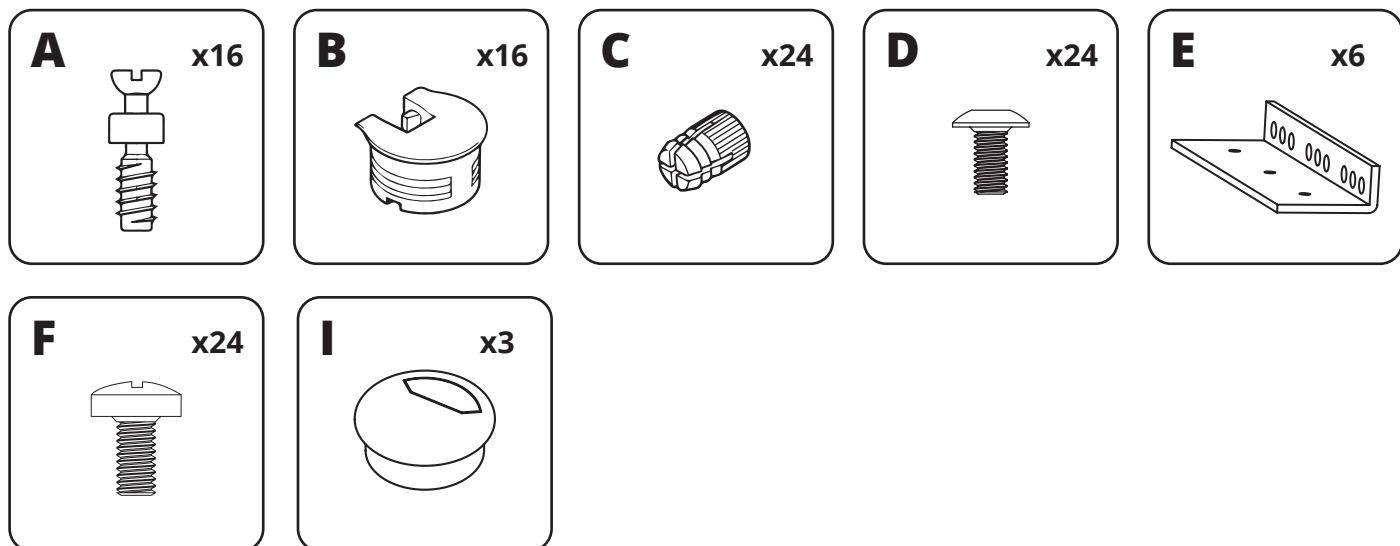

CHRONOS STUDIO DESK

Assembly Guide

HARDWARE INCLUDED

TOOLS REQUIRED

ATTENTION !

To view a digital version of this guide scan the QR Code or visit: plekofurniture.com/chronos-keyboard-desk

ASSEMBLY STEPS

1