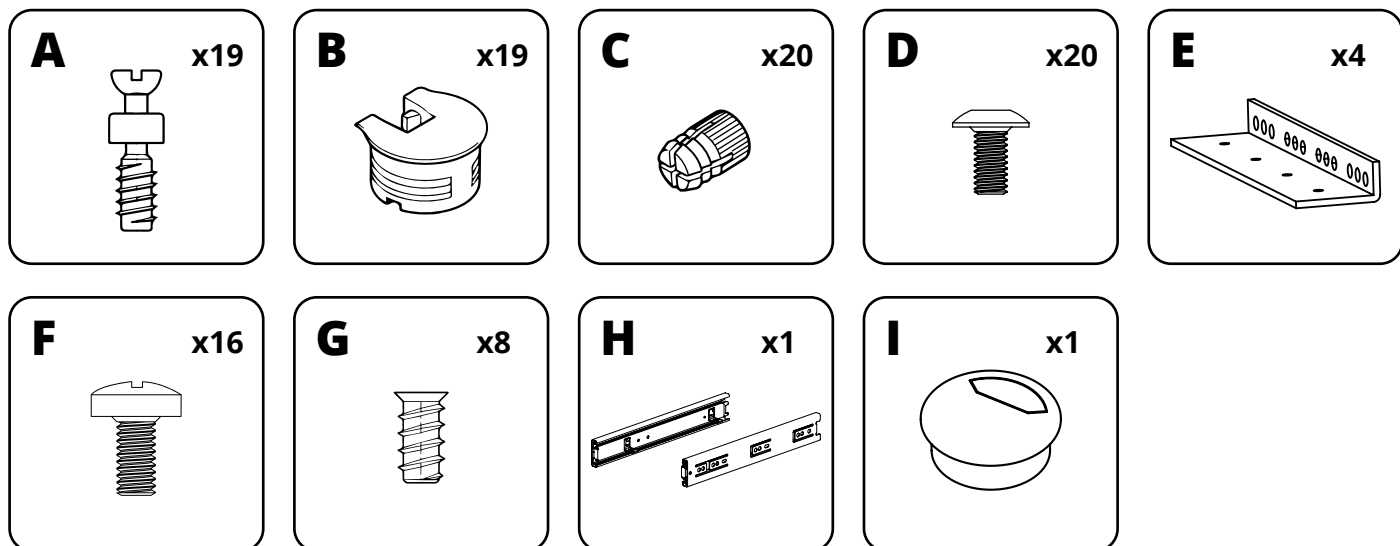

AETHER STUDIO DESK

Assembly Guide

HARDWARE INCLUDED

TOOLS REQUIRED

ATTENTION !

To view a digital version of this guide scan the QR Code or visit: plekofurniture.com/aether-compact-desk

ASSEMBLY STEPS

1