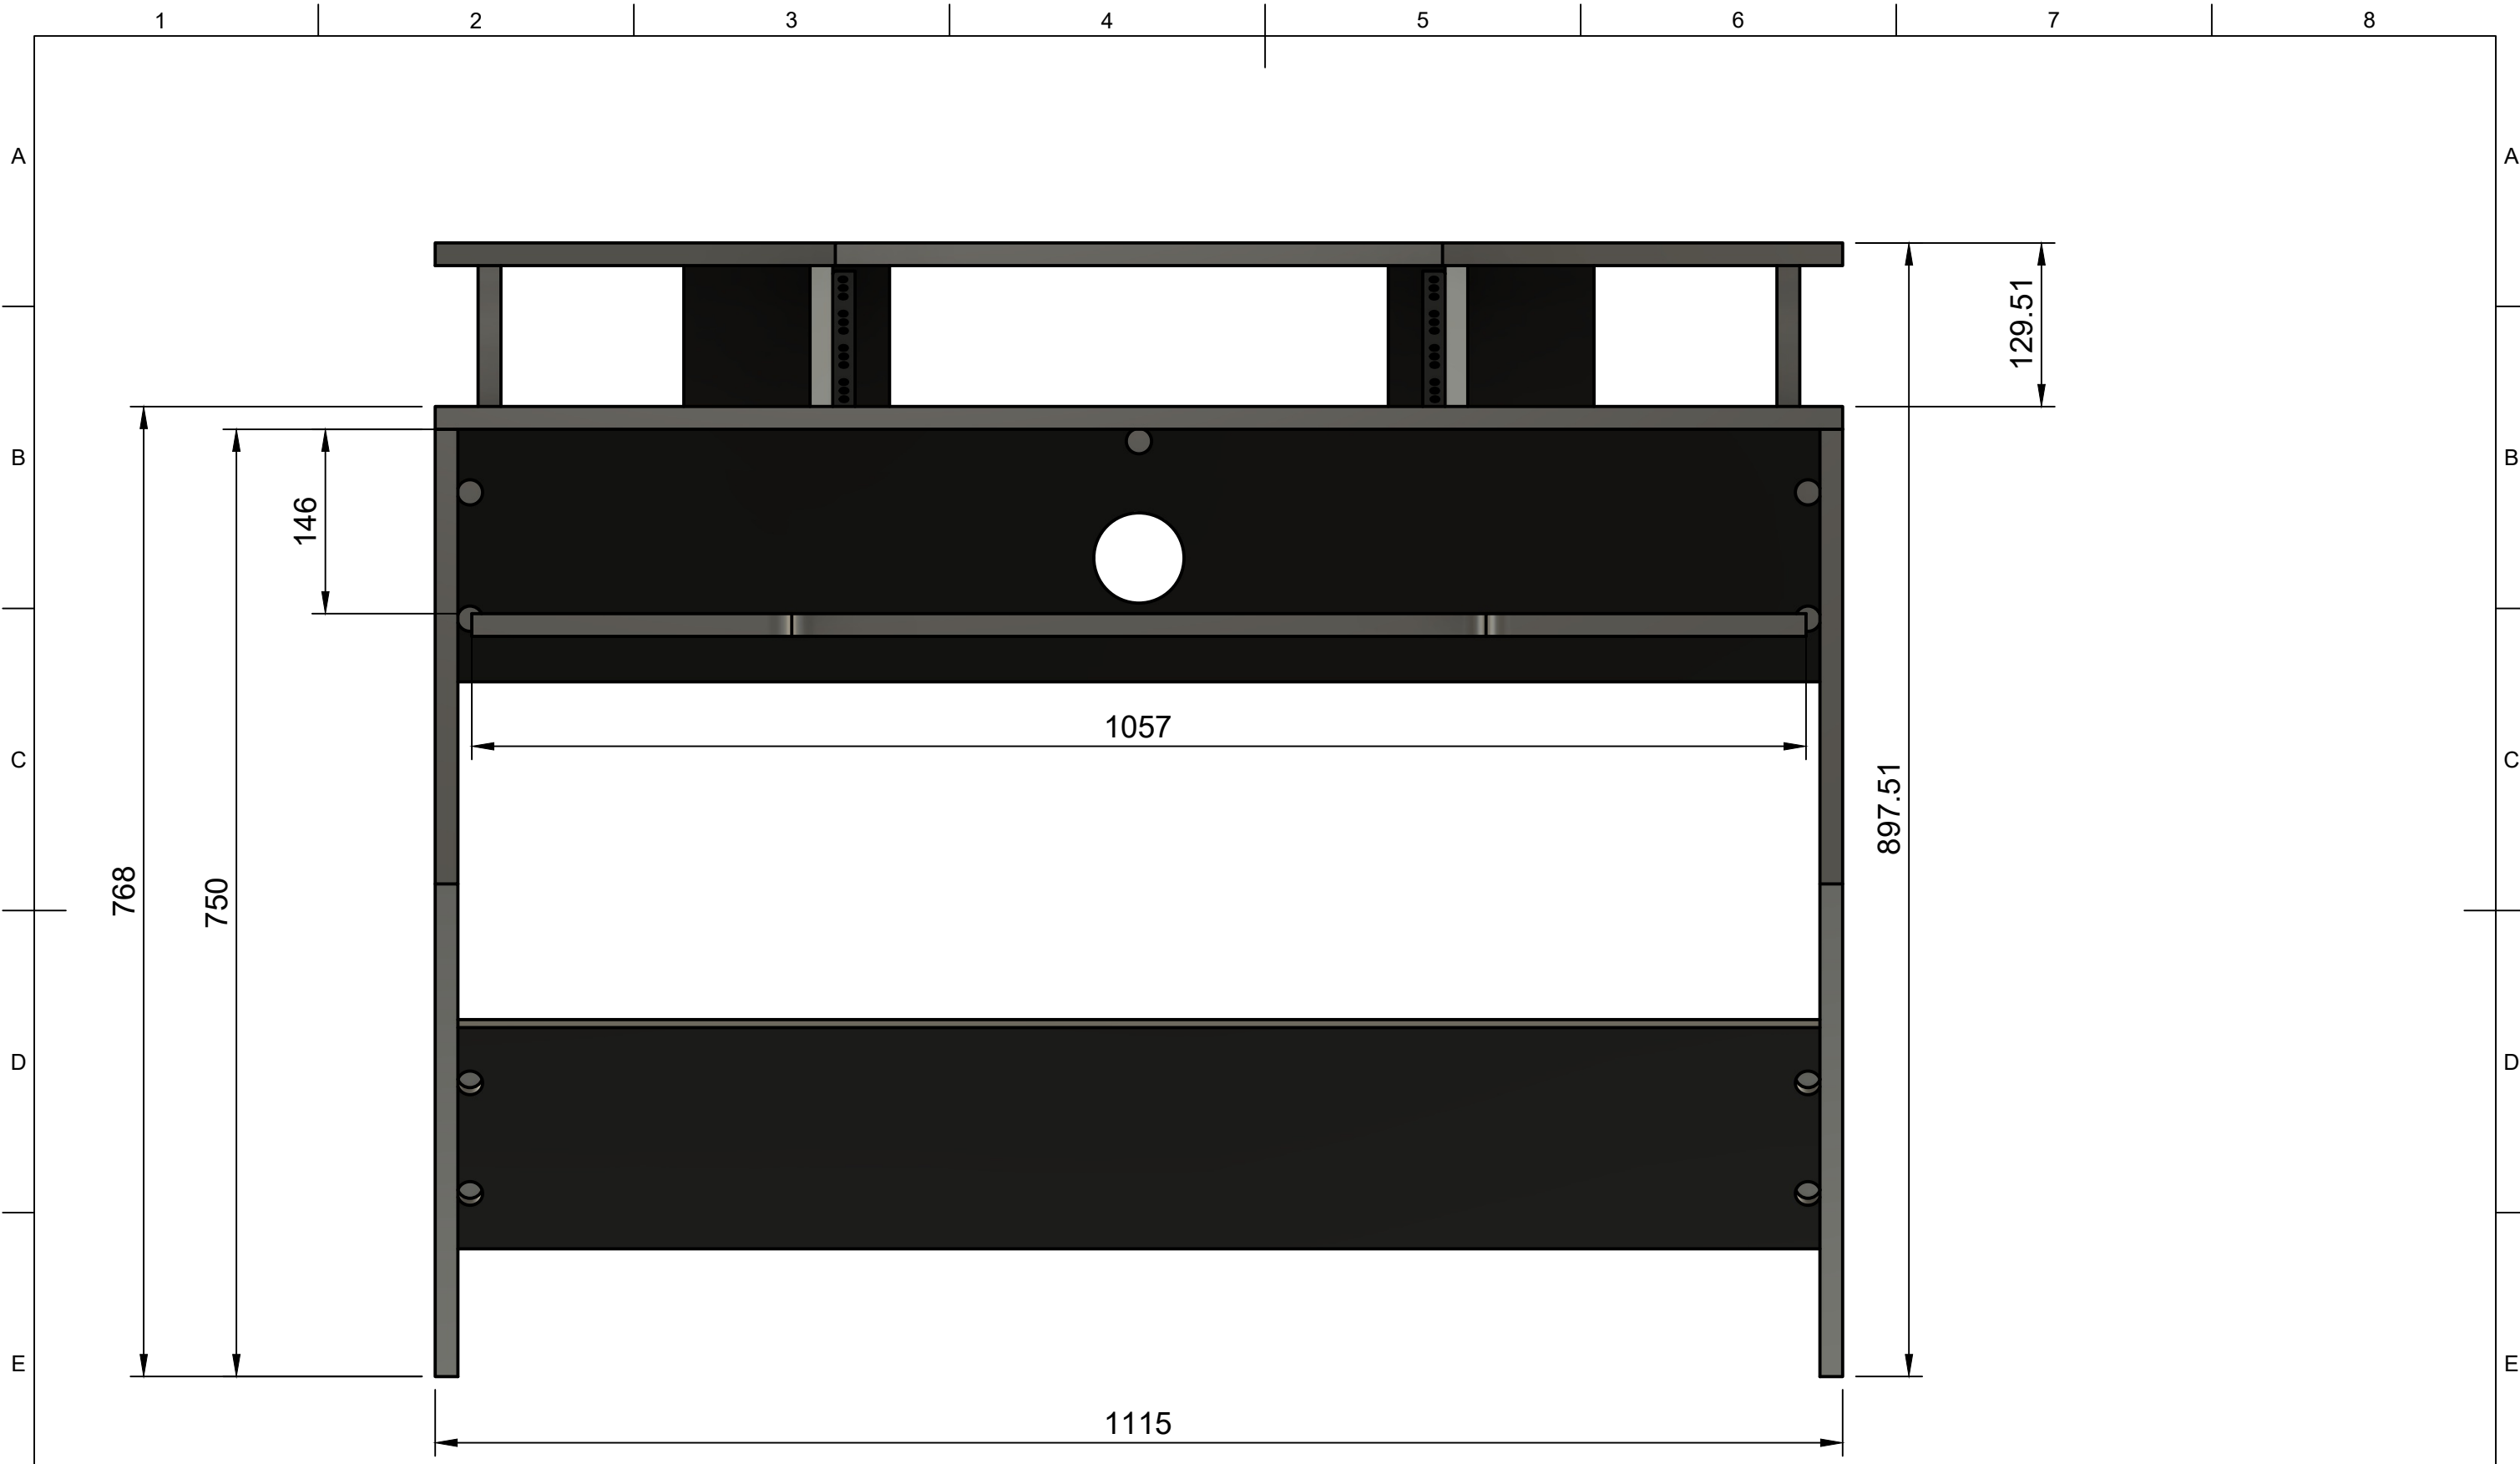

Dept.	Technical reference <b>Top View</b>	Created by <b>Pleko</b>	Approved by	
		Document type	Document status	
		Title <b>Neptune Studio Desk</b>	DWG No.	
	Rev.	Date of issue	Sheet	<b>1/3</b>

Dept.	Technical reference <b>Right View</b>	Created by <b>Pleko</b>	Approved by	
		Document type	Document status	
		Title <b>Neptune Studio Desk</b>	DWG No.	
		Rev.	Date of issue	Sheet <b>2/3</b>

Dept.	Technical reference <b>Front View</b>	Created by <b>Pleko</b>	Approved by	
		Document type	Document status	
		Title <b>Neptune Studio Desk</b>	DWG No.	
	Rev.	Date of issue	Sheet <b>3/3</b>	