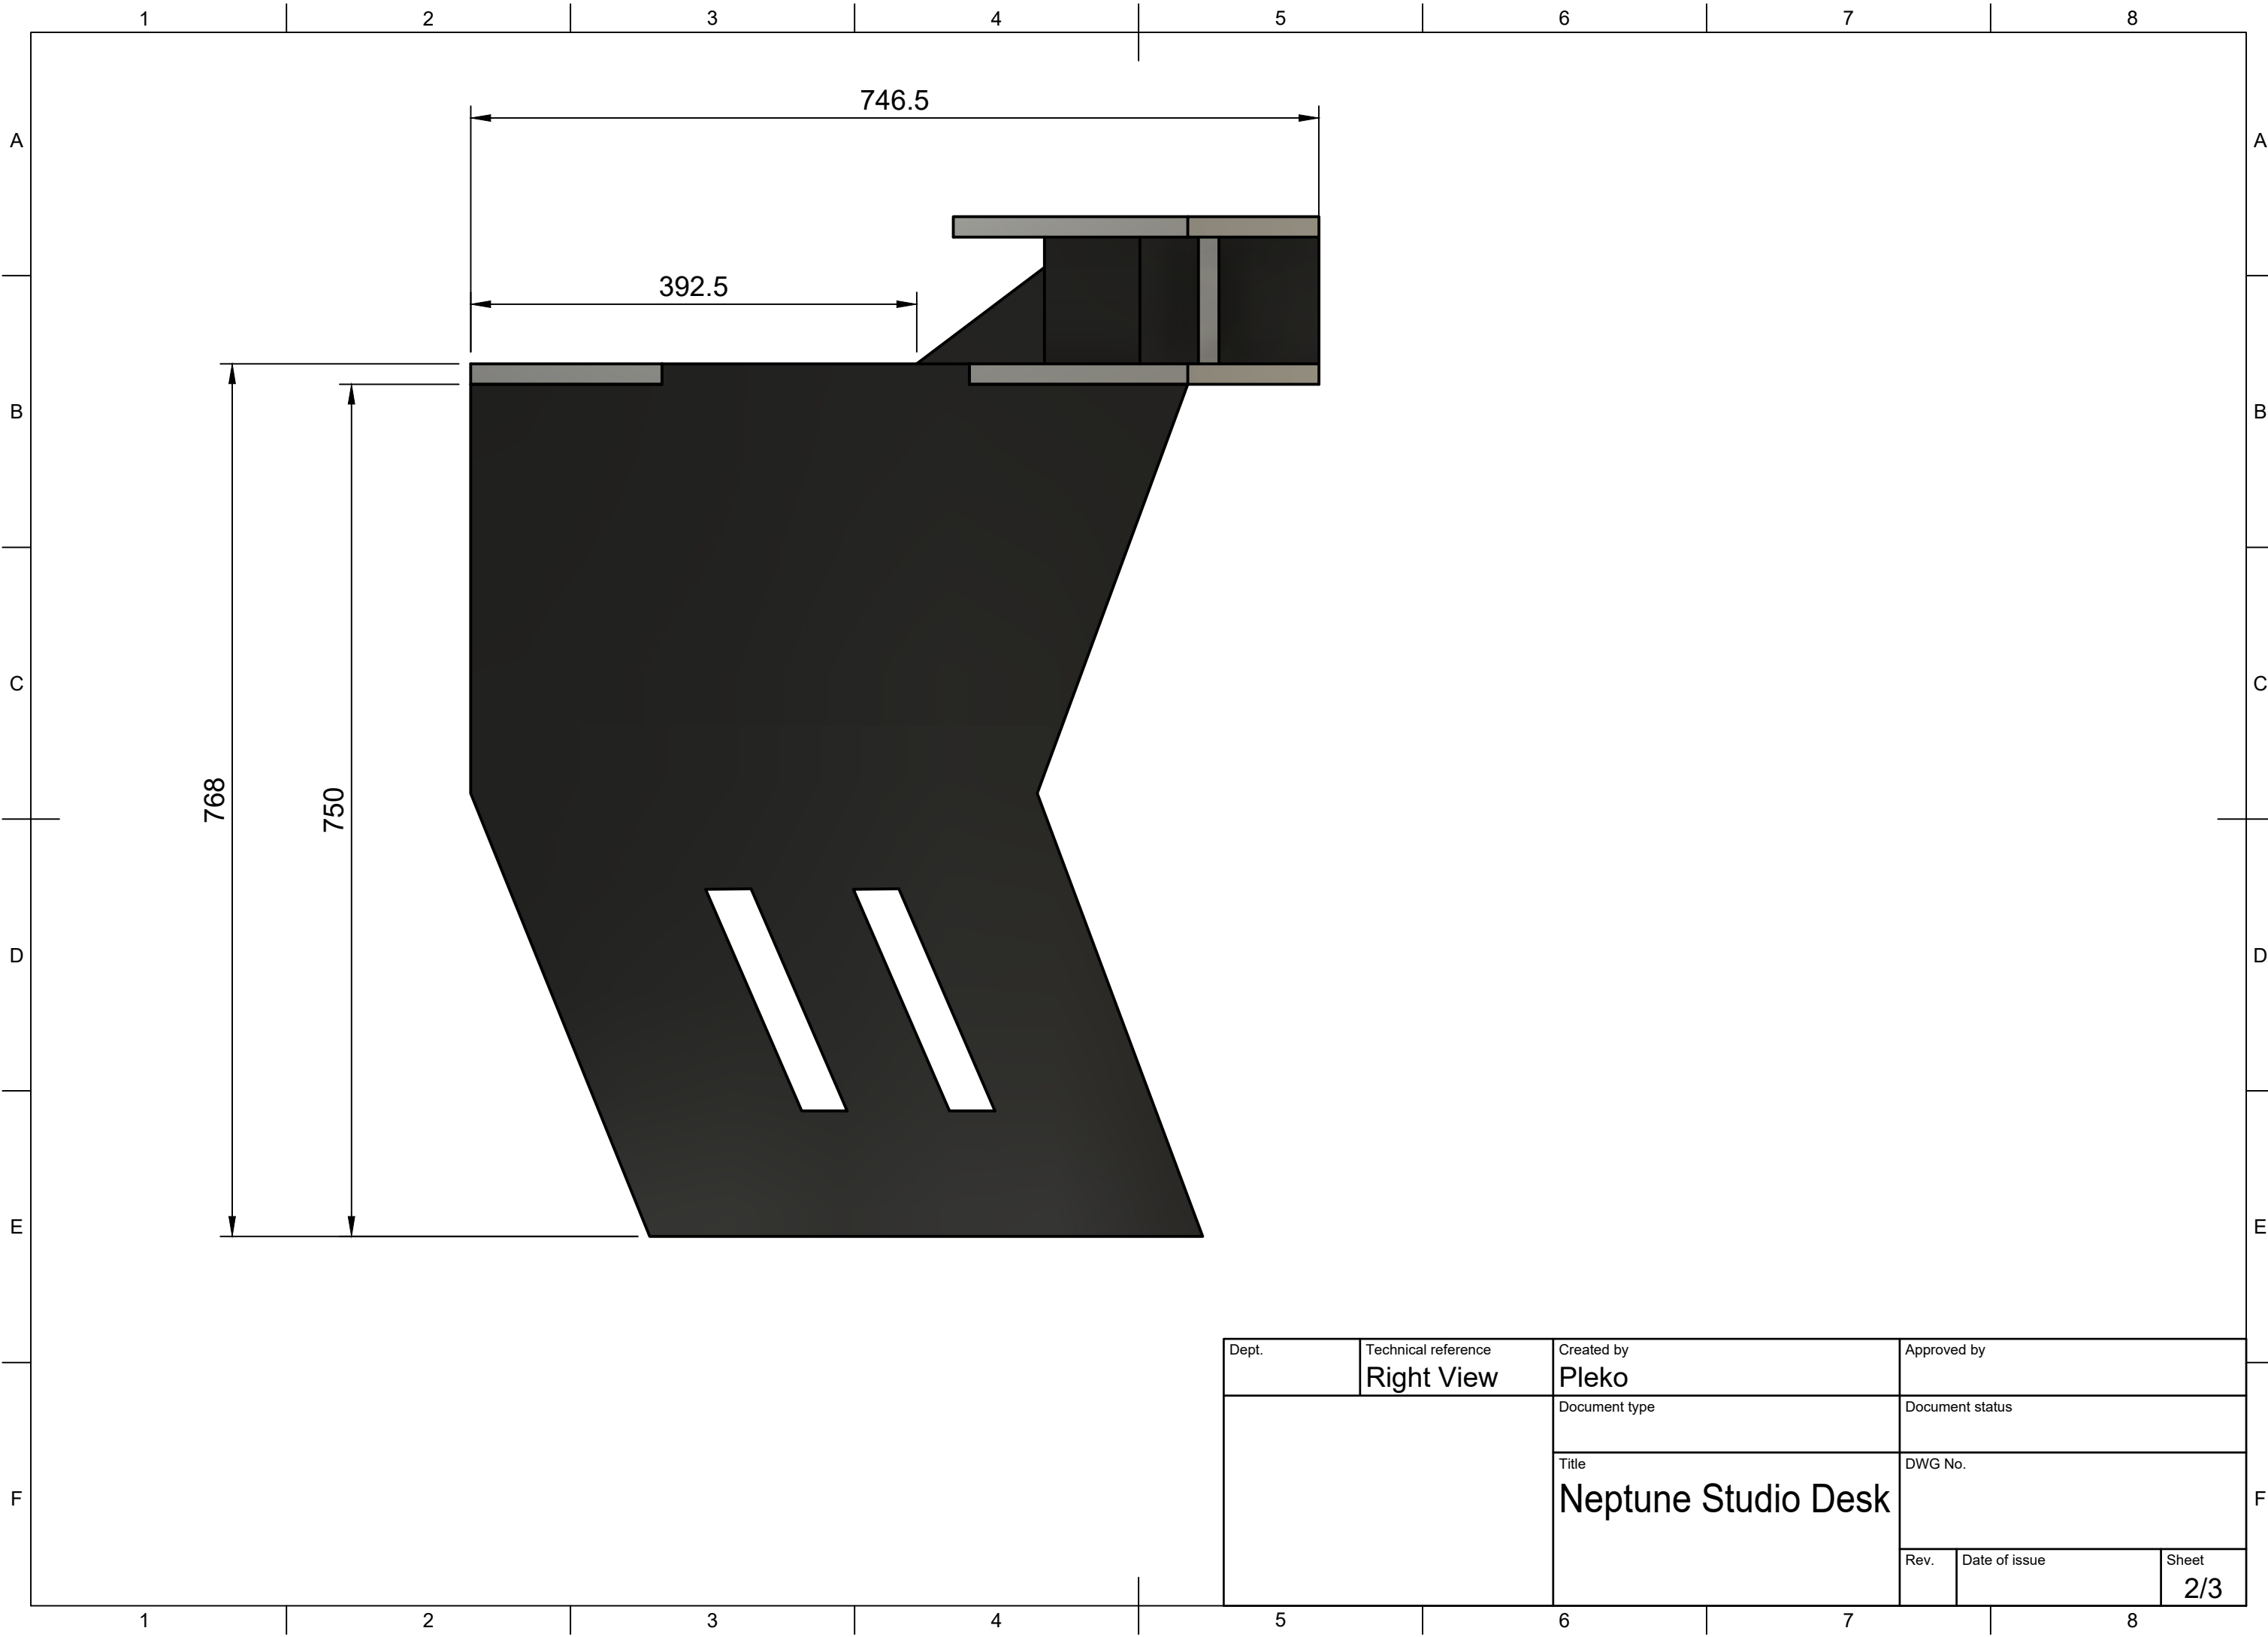

Dept.	Technical reference <b>Top View</b>	Created by <b>Pleko</b>	Approved by	
		Document type	Document status	
		Title <b>Neptune Studio Desk</b>	DWG No.	
	Rev.	Date of issue	Sheet	<b>1/3</b>

Dept.	Technical reference <b>Right View</b>	Created by <b>Pleko</b>	Approved by	
		Document type	Document status	
		Title <b>Neptune Studio Desk</b>	DWG No.	
		Rev.	Date of issue	Sheet <b>2/3</b>

Dept.	Technical reference <b>Front View</b>	Created by <b>Pleko</b>	Approved by	
		Document type	Document status	
		Title <b>Neptune Studio Desk</b>	DWG No.	
	Rev.	Date of issue	Sheet <b>3/3</b>	