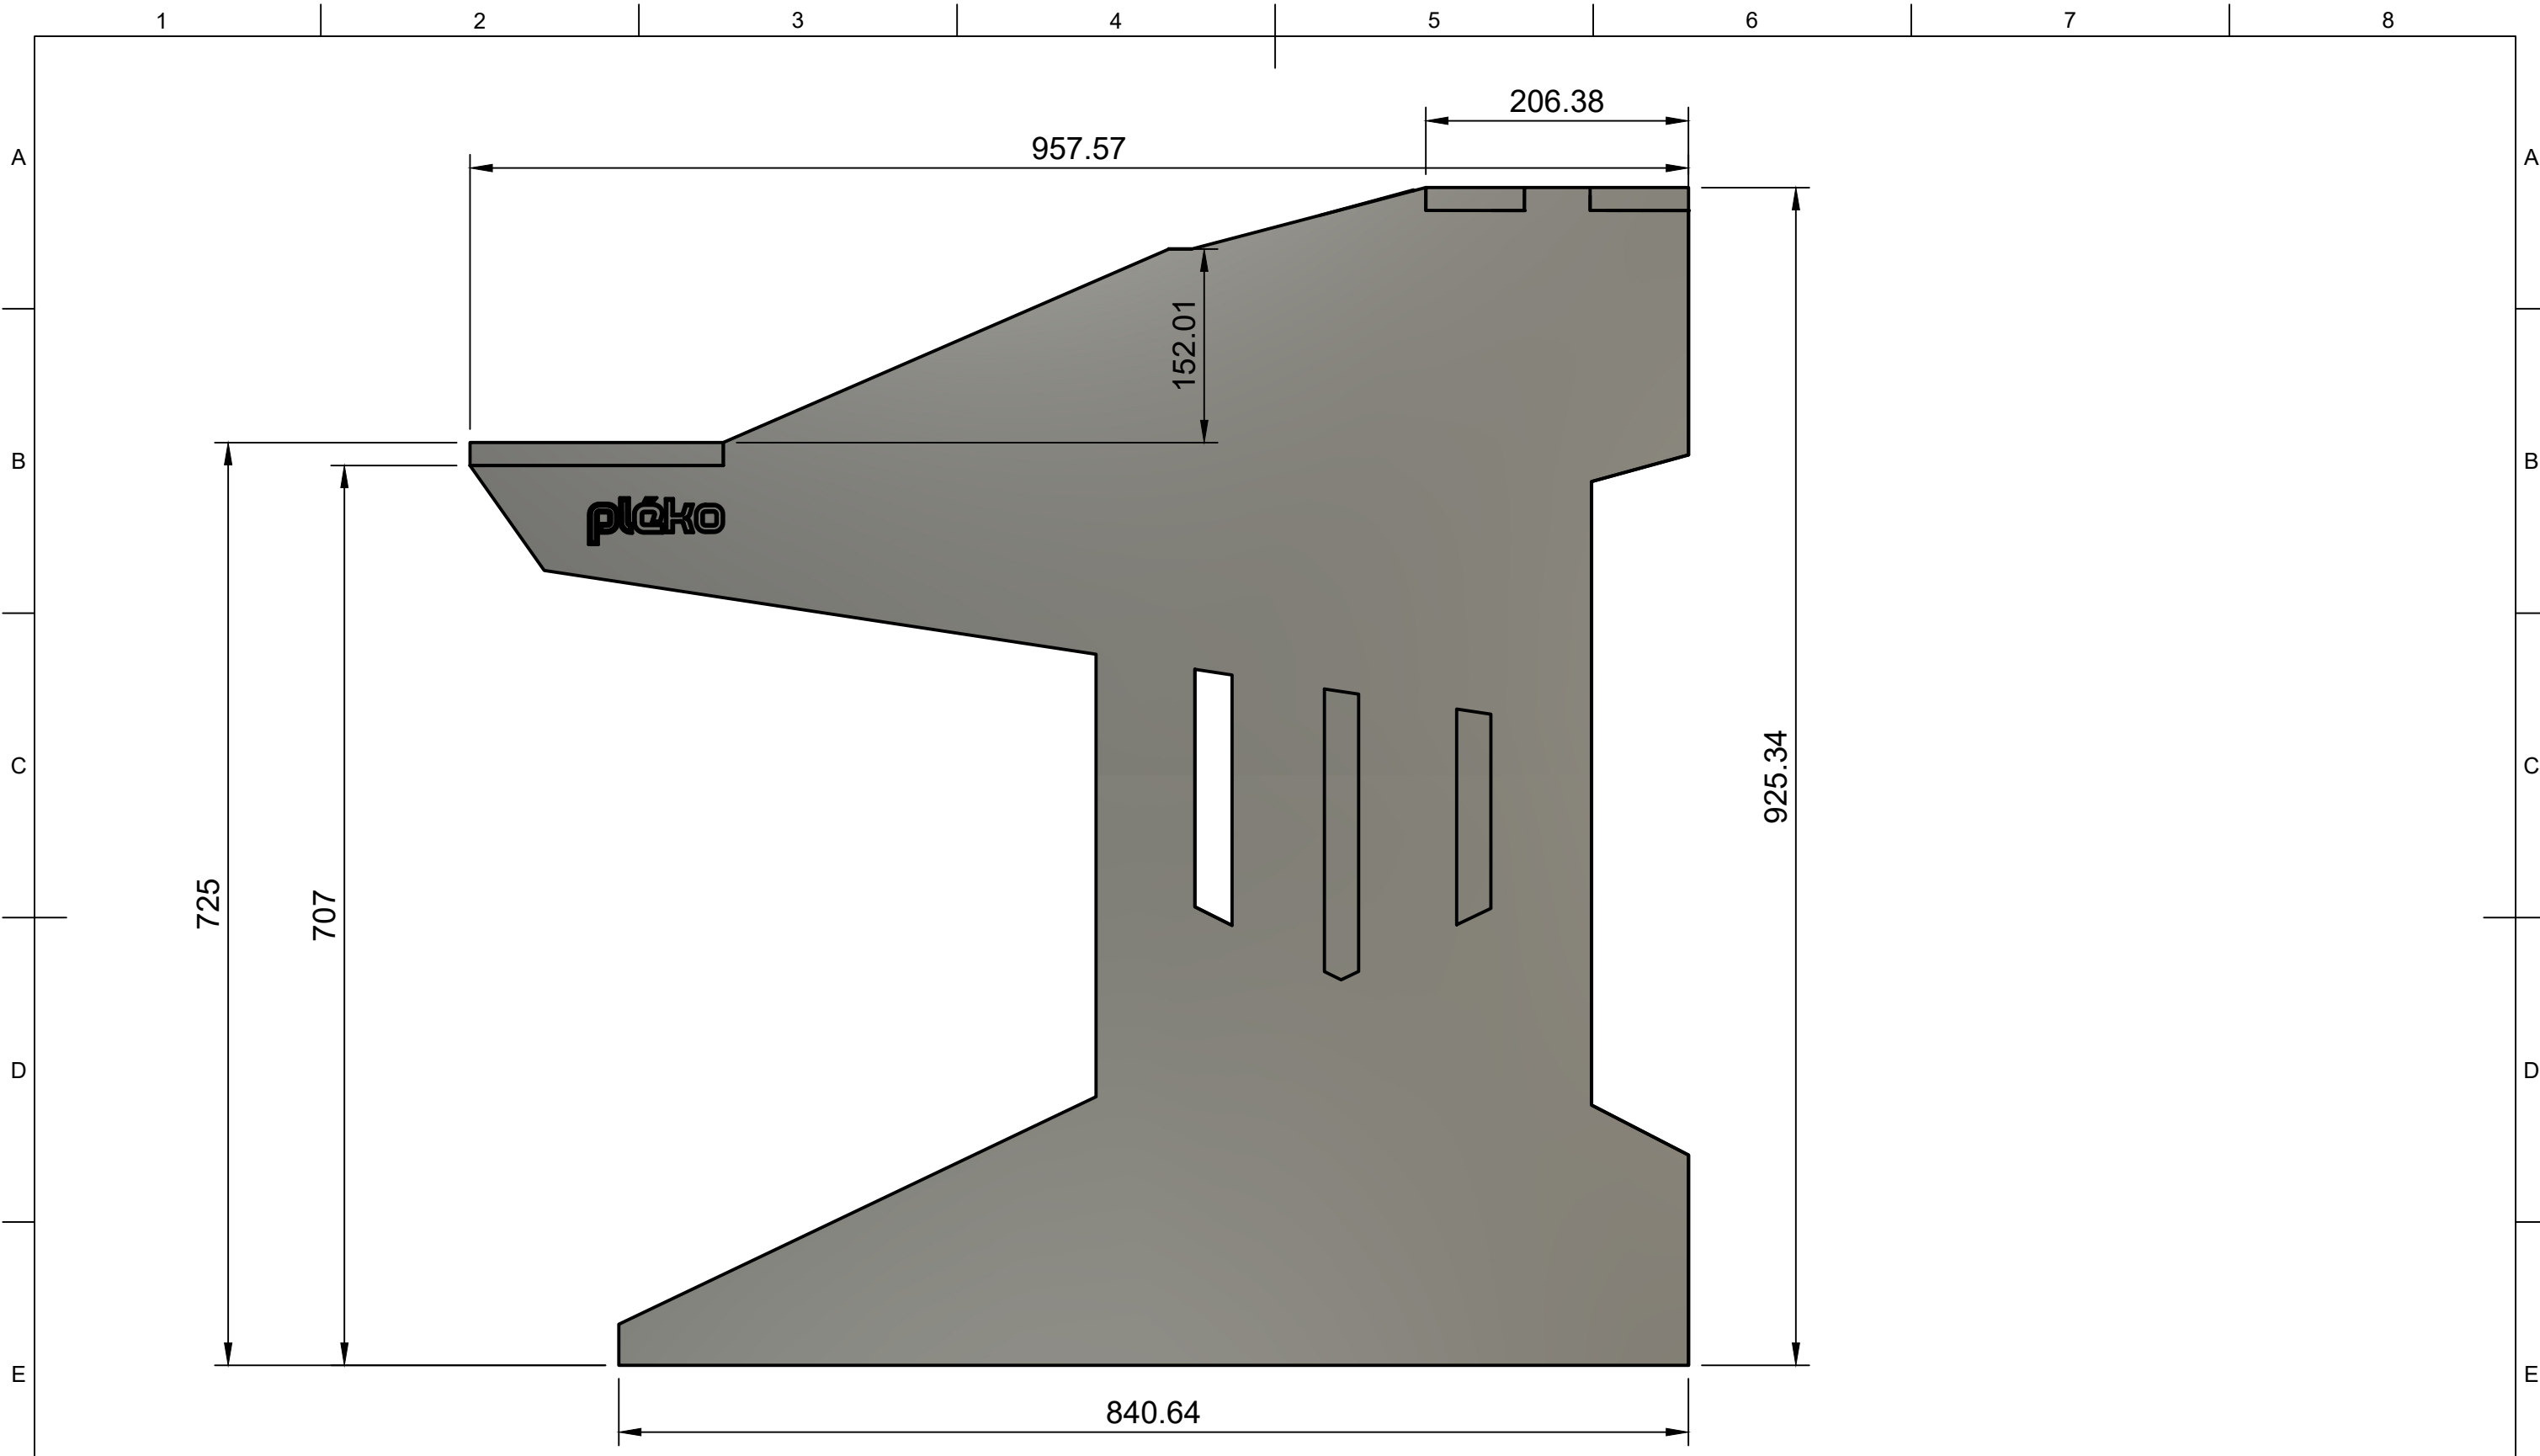

Dept.	Technical reference Top View	Created by Pleko	Approved by	
		Document type	Document status	
		Title Chronos Keyboard Desk	DWG No.	
	Rev.	Date of issue	Sheet	1/2

Dept.	Technical reference Right View	Created by Pleko	Approved by	
		Document type	Document status	
		Title Chronos Keyboard Desk	DWG No.	
	Rev.	Date of issue	Sheet	2/2