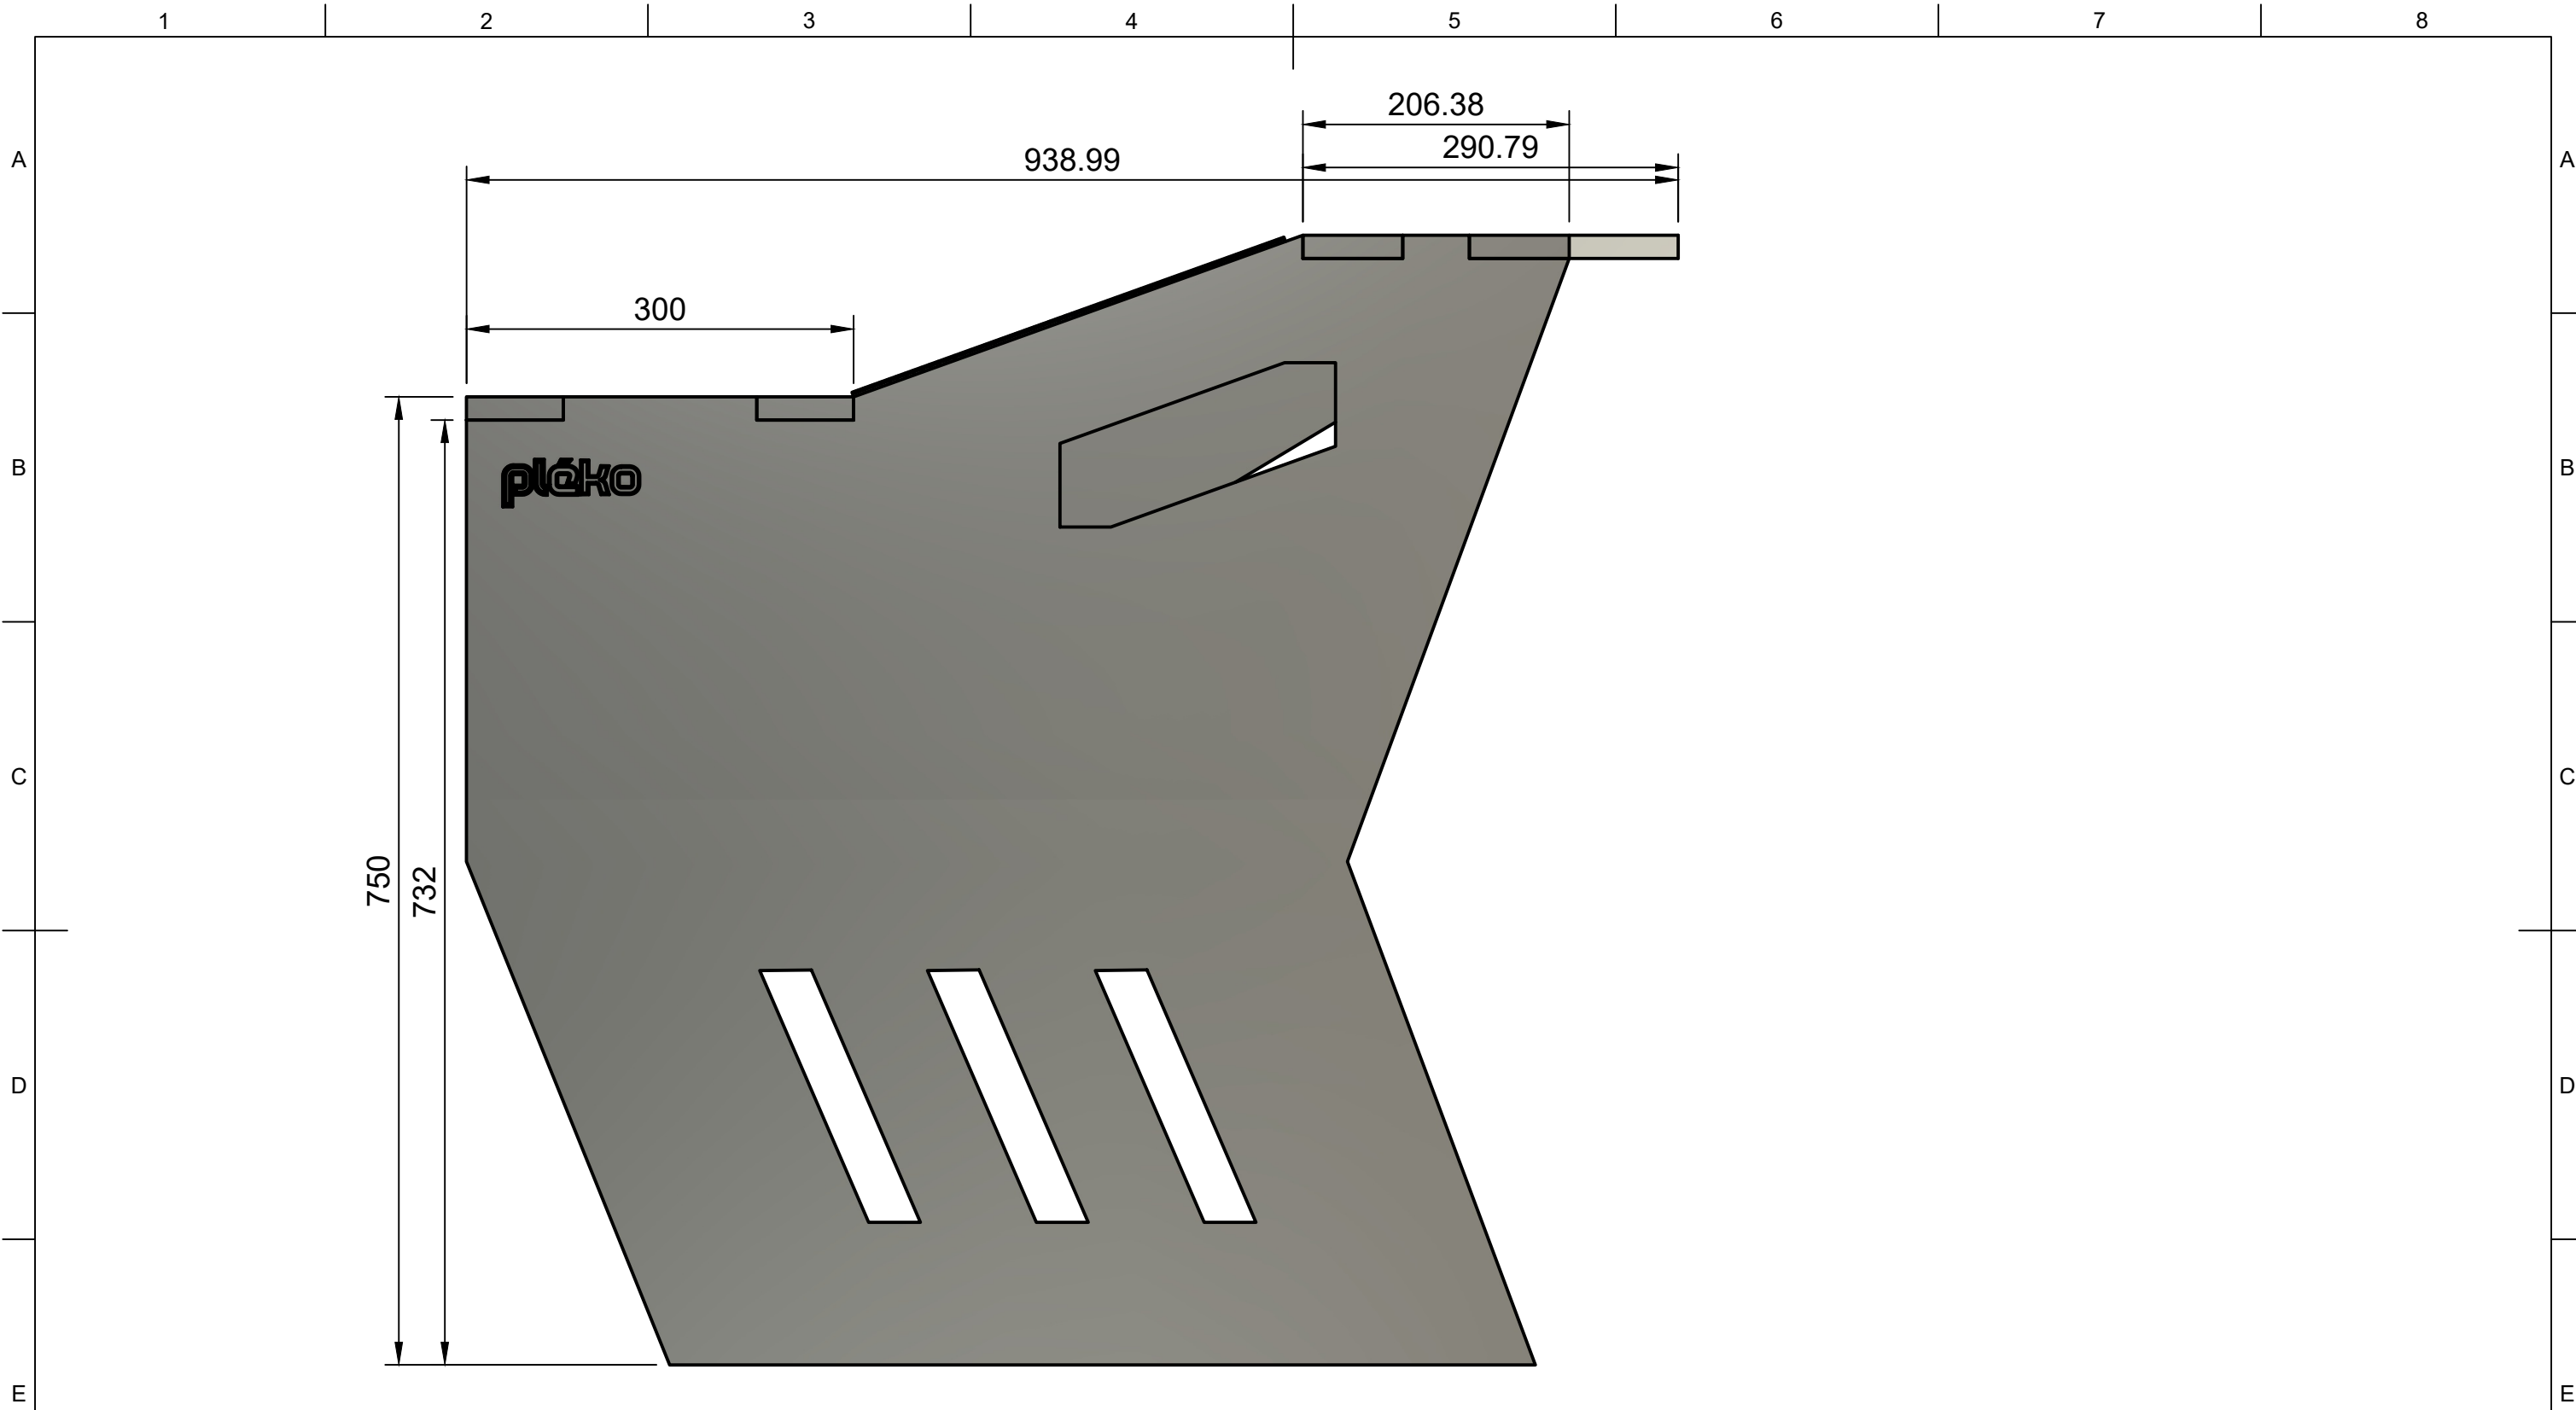

Dept.	Technical reference Top View	Created by Pleko	Approved by	
		Document type	Document status	
		Title Apollo Mastering Desk	DWG No.	
	Rev.	Date of issue	Sheet	1/3

Dept.	Technical reference Right View	Created by Pleko	Approved by	
		Document type	Document status	
		Title Apollo Mastering Desk	DWG No.	
	Rev.	Date of issue	Sheet 2/3	

Dept.	Technical reference Front View	Created by Pleko	Approved by	
		Document type	Document status	
		Title Apollo Mastering Desk	DWG No.	
	Rev.	Date of issue	Sheet 3/3	