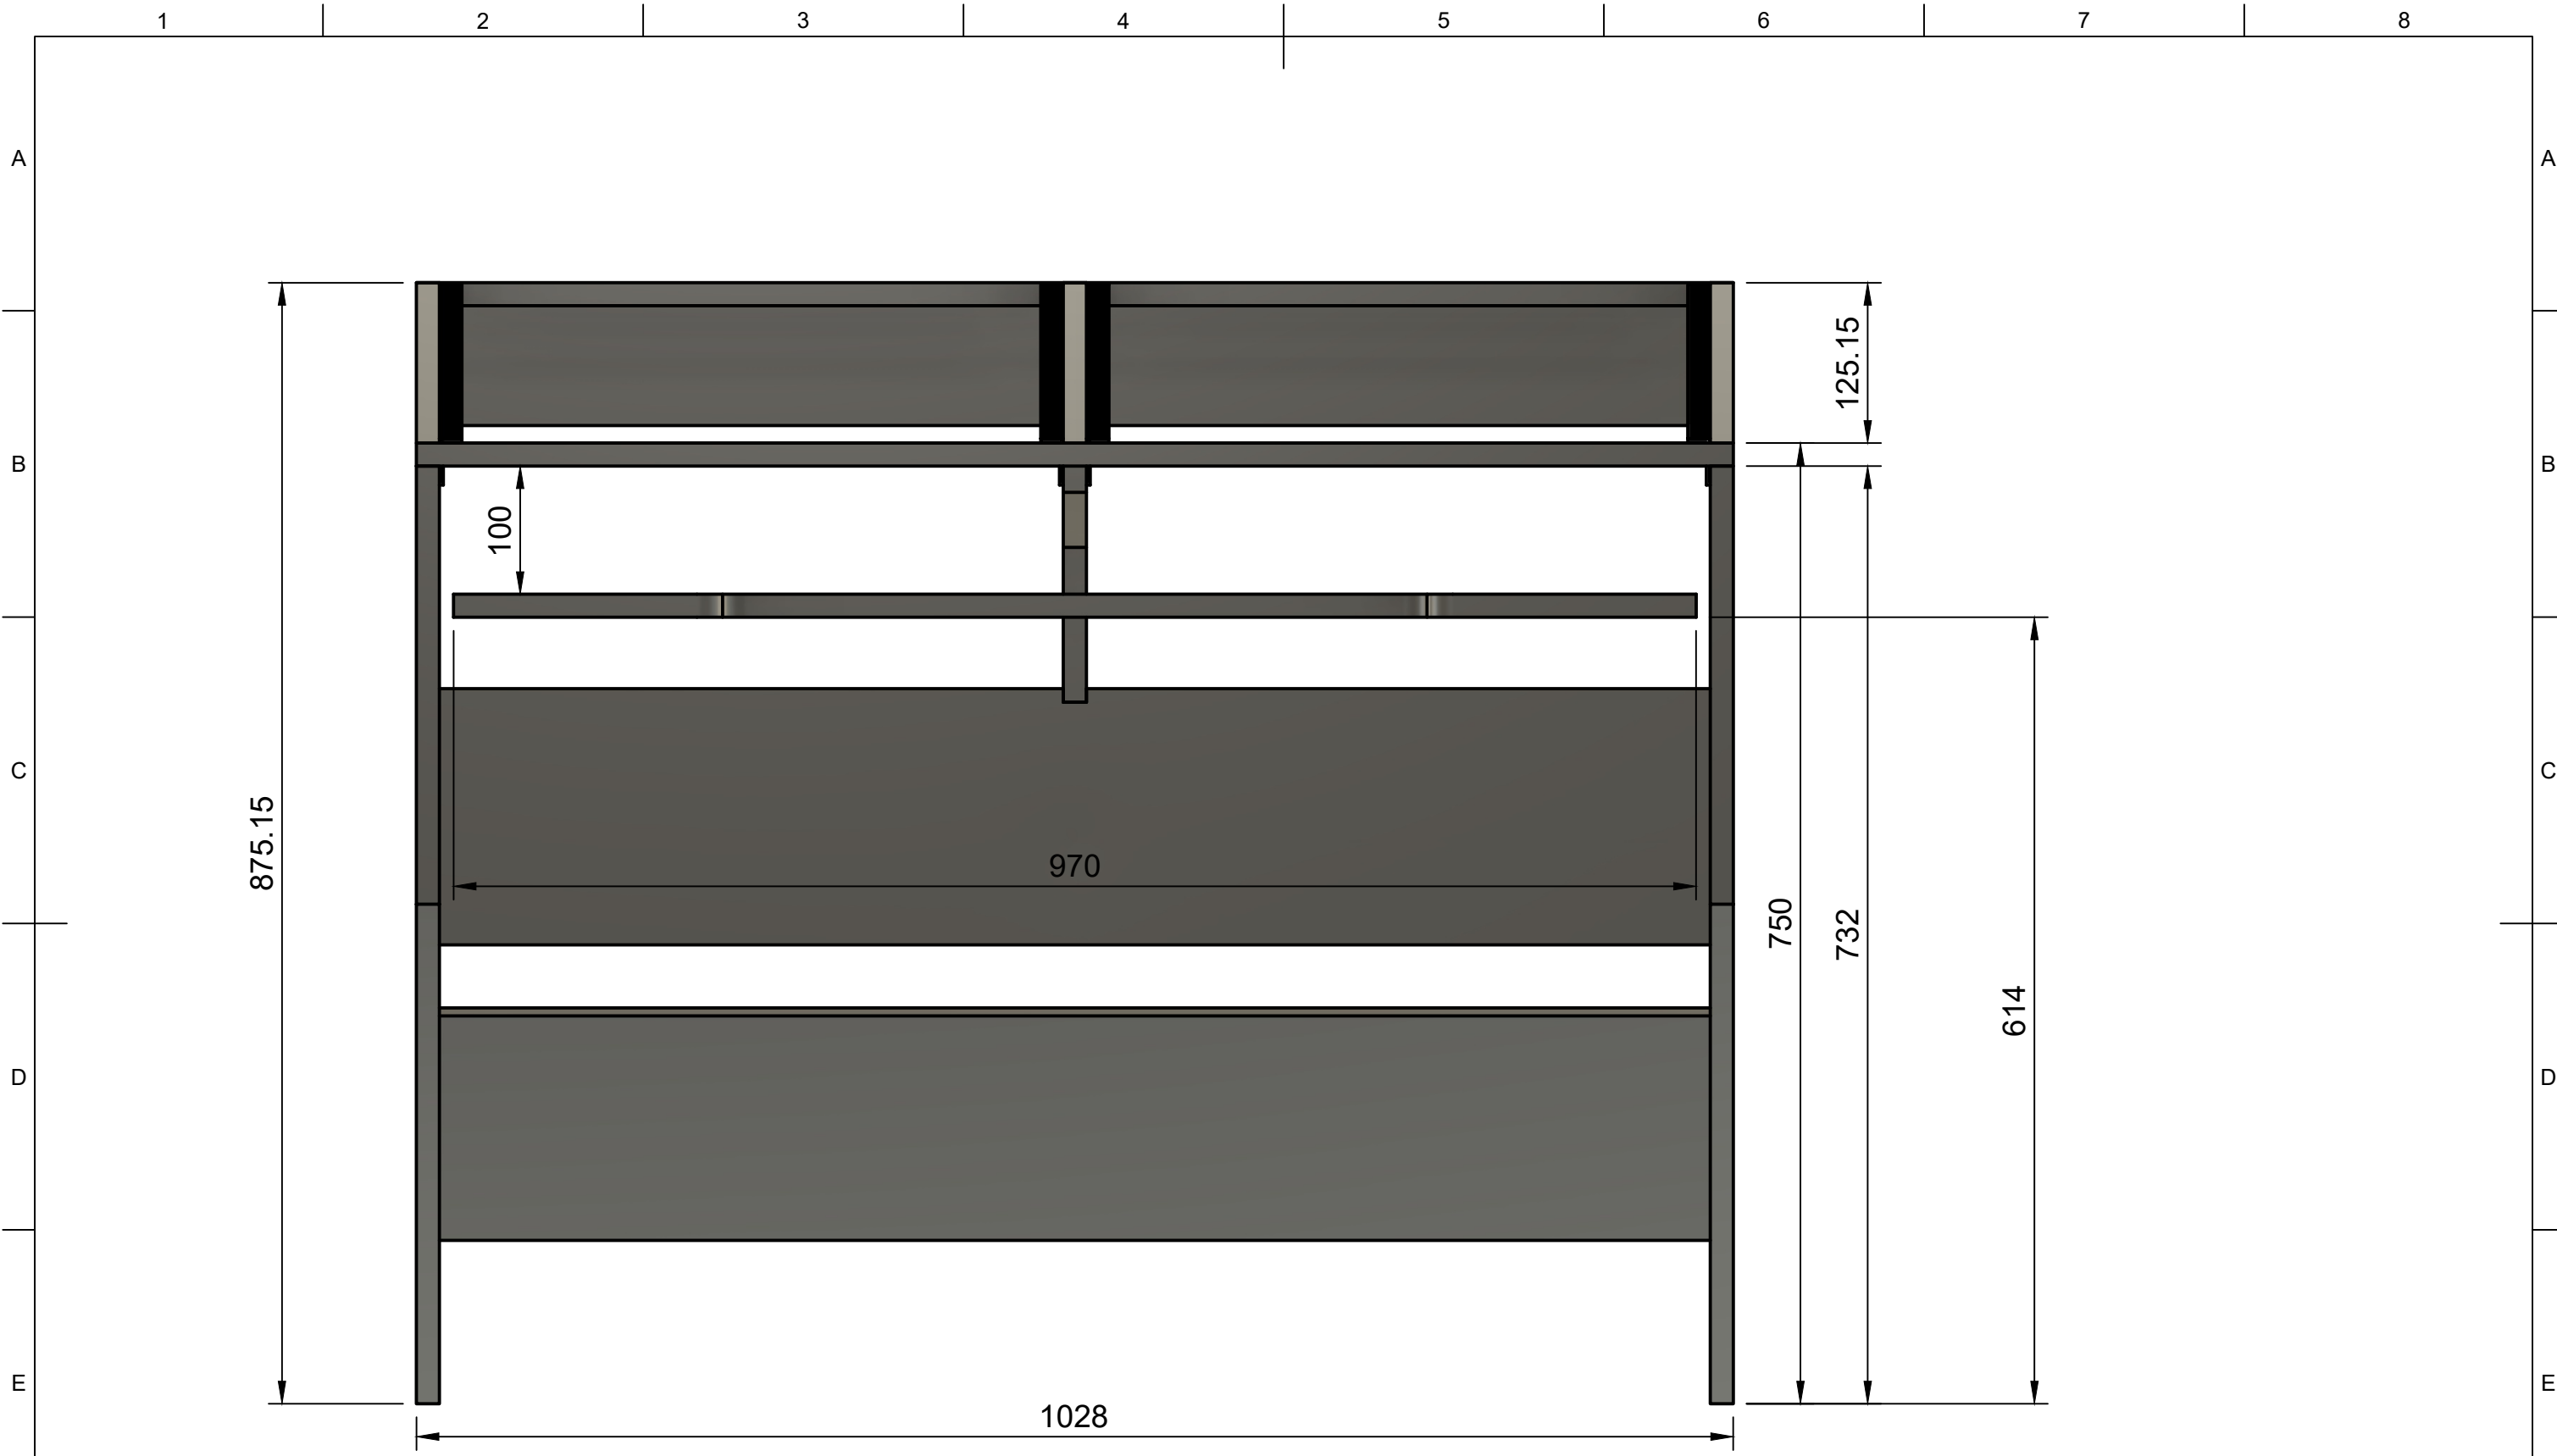

Dept.	Technical reference Top View	Created by Pleko	Approved by	
		Document type	Document status	
		Title Apollo Mastering Desk	DWG No.	
	Rev.	Date of issue	Sheet	1/3

Dept.	Technical reference Right View	Created by Pleko	Approved by	
		Document type	Document status	
		Title Apollo Mastering Desk	DWG No.	
	Rev.	Date of issue	Sheet 2/3	

Dept.	Technical reference Front View	Created by Pleko	Approved by	
		Document type	Document status	
		Title Apollo Mastering Desk	DWG No.	
	Rev.	Date of issue	Sheet 3/3	