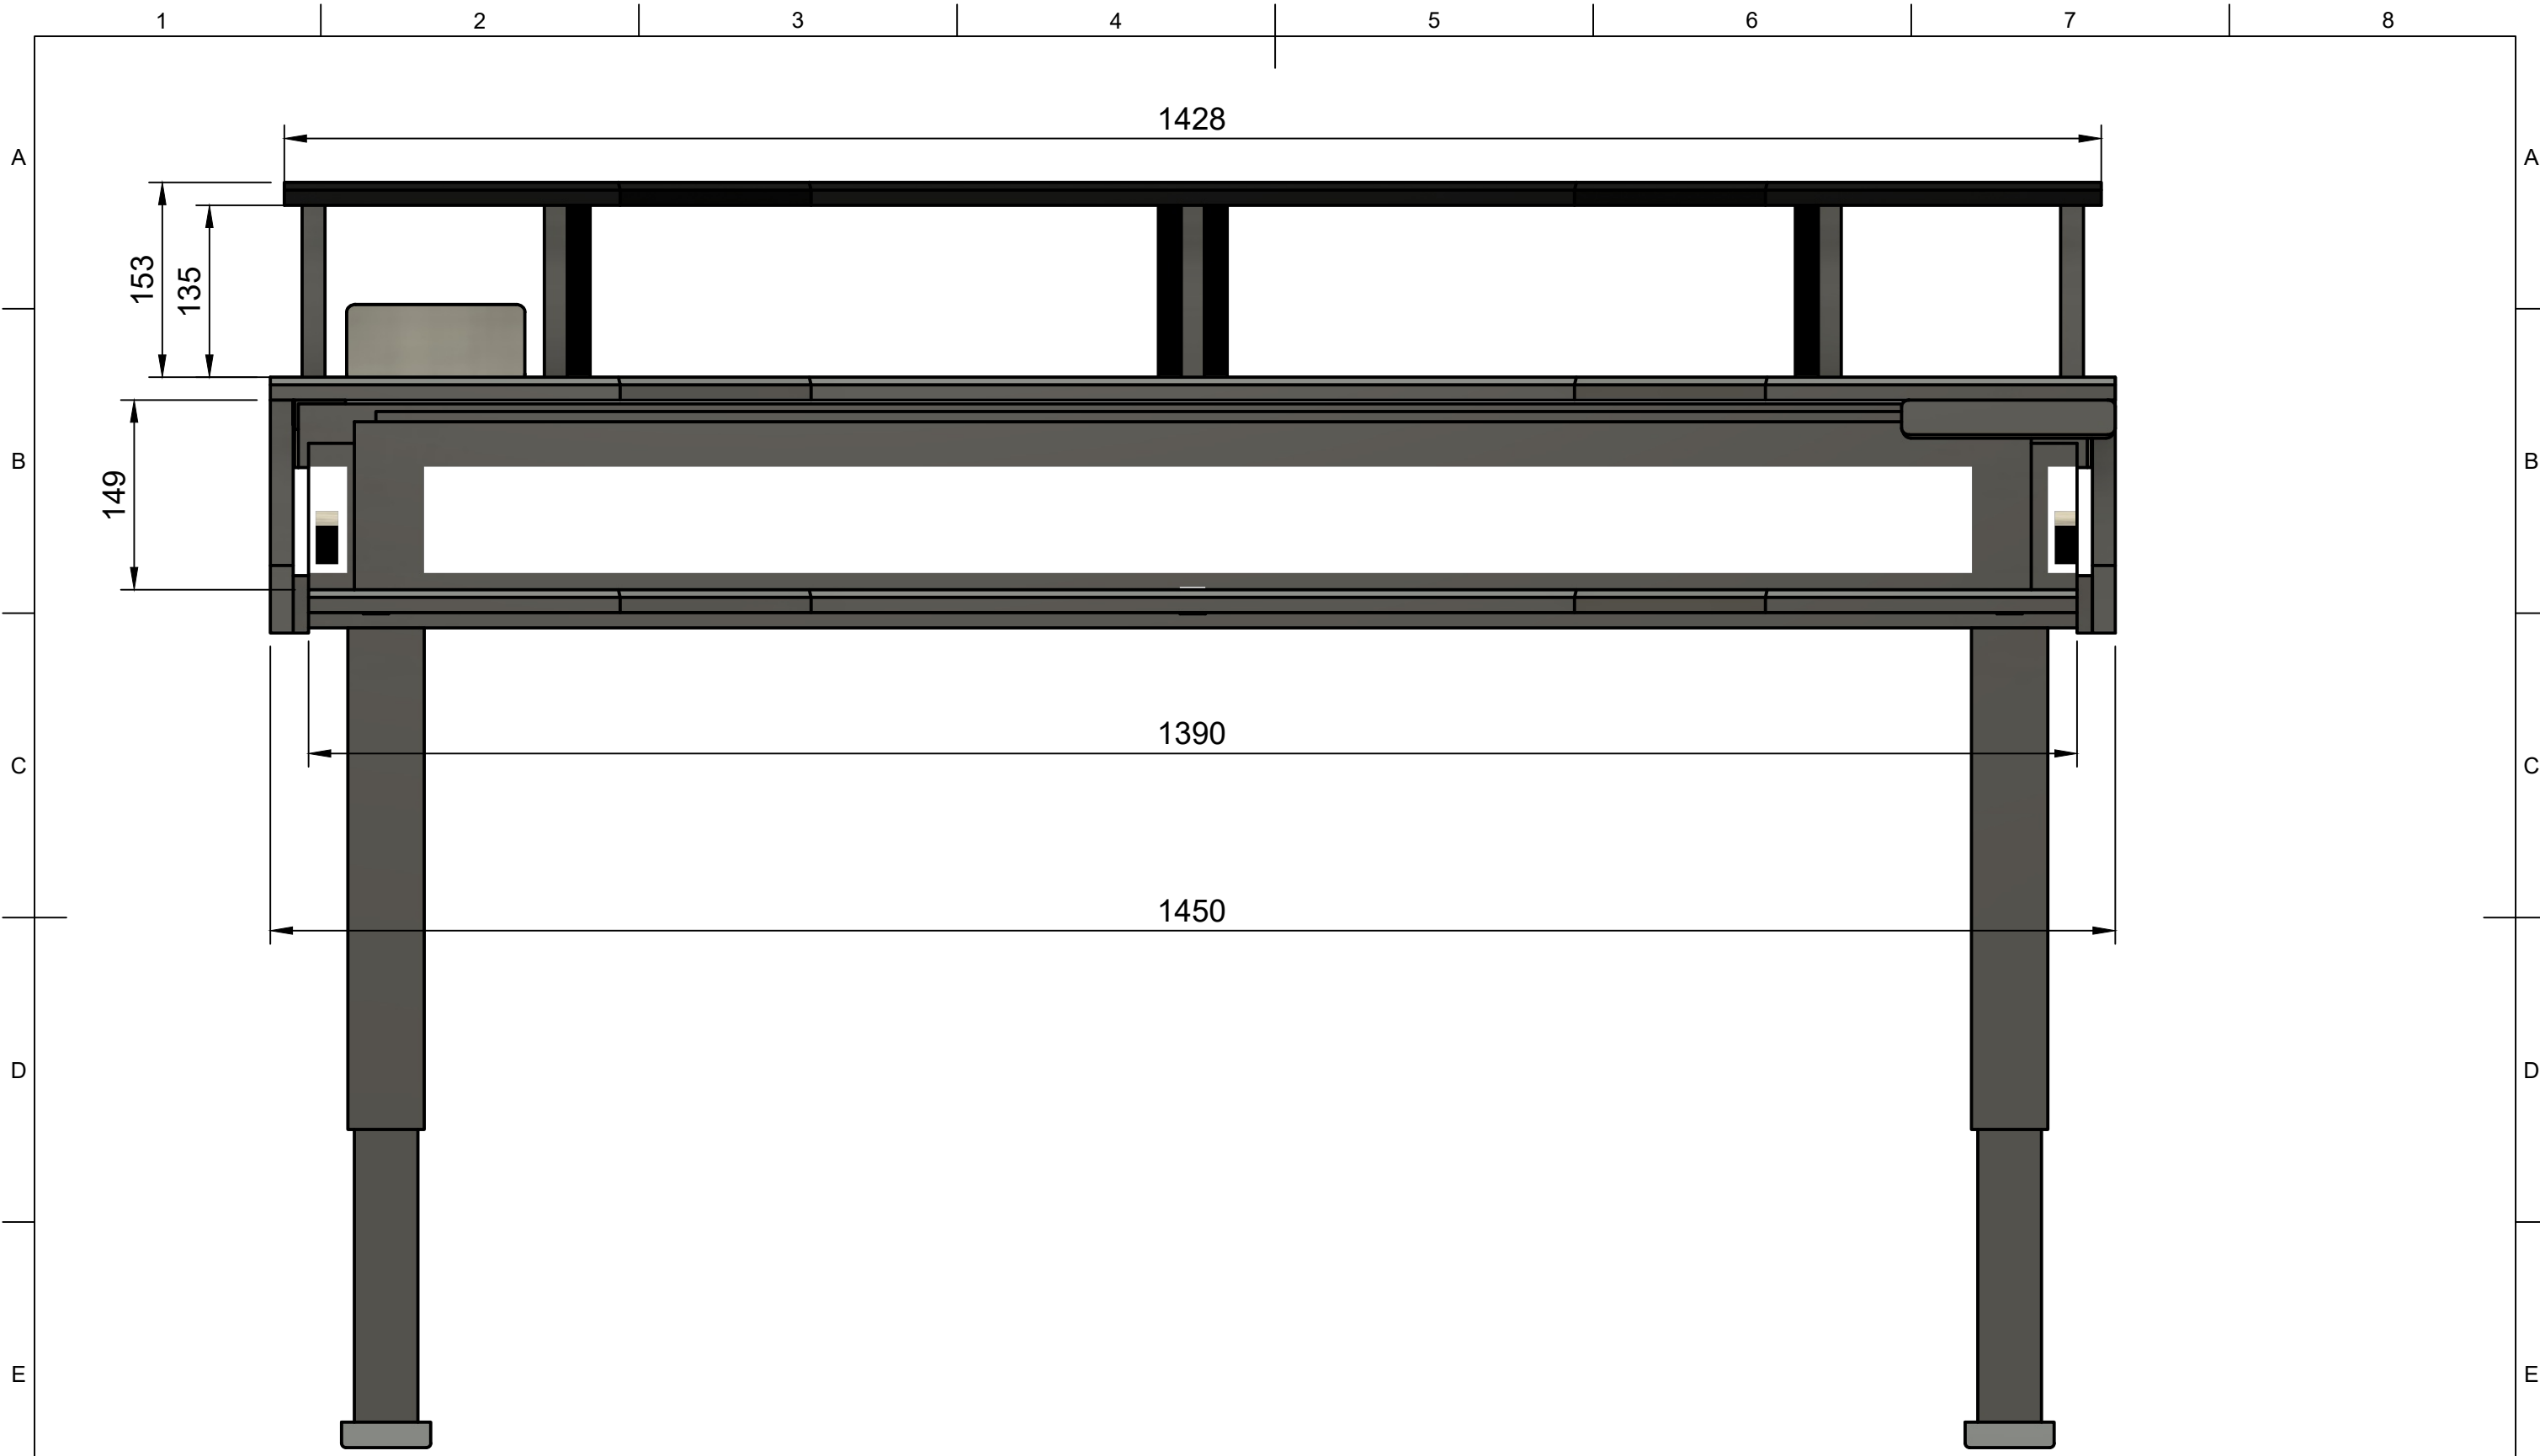

| | | | | |
|-------|--|-------------------------------------|---------------------|--|
| Dept. | Technical reference Top View | Created by Pleko | Approved by | |
| | | Document type | Document status | |
| | | Title Aion Sit-stand Desk | DWG No. | |
| | Rev. | Date of issue | Sheet 1/3 | |

| | | | | |
|-------|--|-------------------------------------|-----------------|---------------------|
| Dept. | Technical reference Right View | Created by Pleko | Approved by | |
| | | Document type | Document status | |
| | | Title Aion Sit-stand Desk | DWG No. | |
| | | Rev. | Date of issue | Sheet 2/3 |

| | | | | |
|-------|--|-------------------------------------|---------------------|--|
| Dept. | Technical reference Front View | Created by Pleko | Approved by | |
| | | Document type | Document status | |
| | | Title Aion Sit-stand Desk | DWG No. | |
| | Rev. | Date of issue | Sheet 3/3 | |