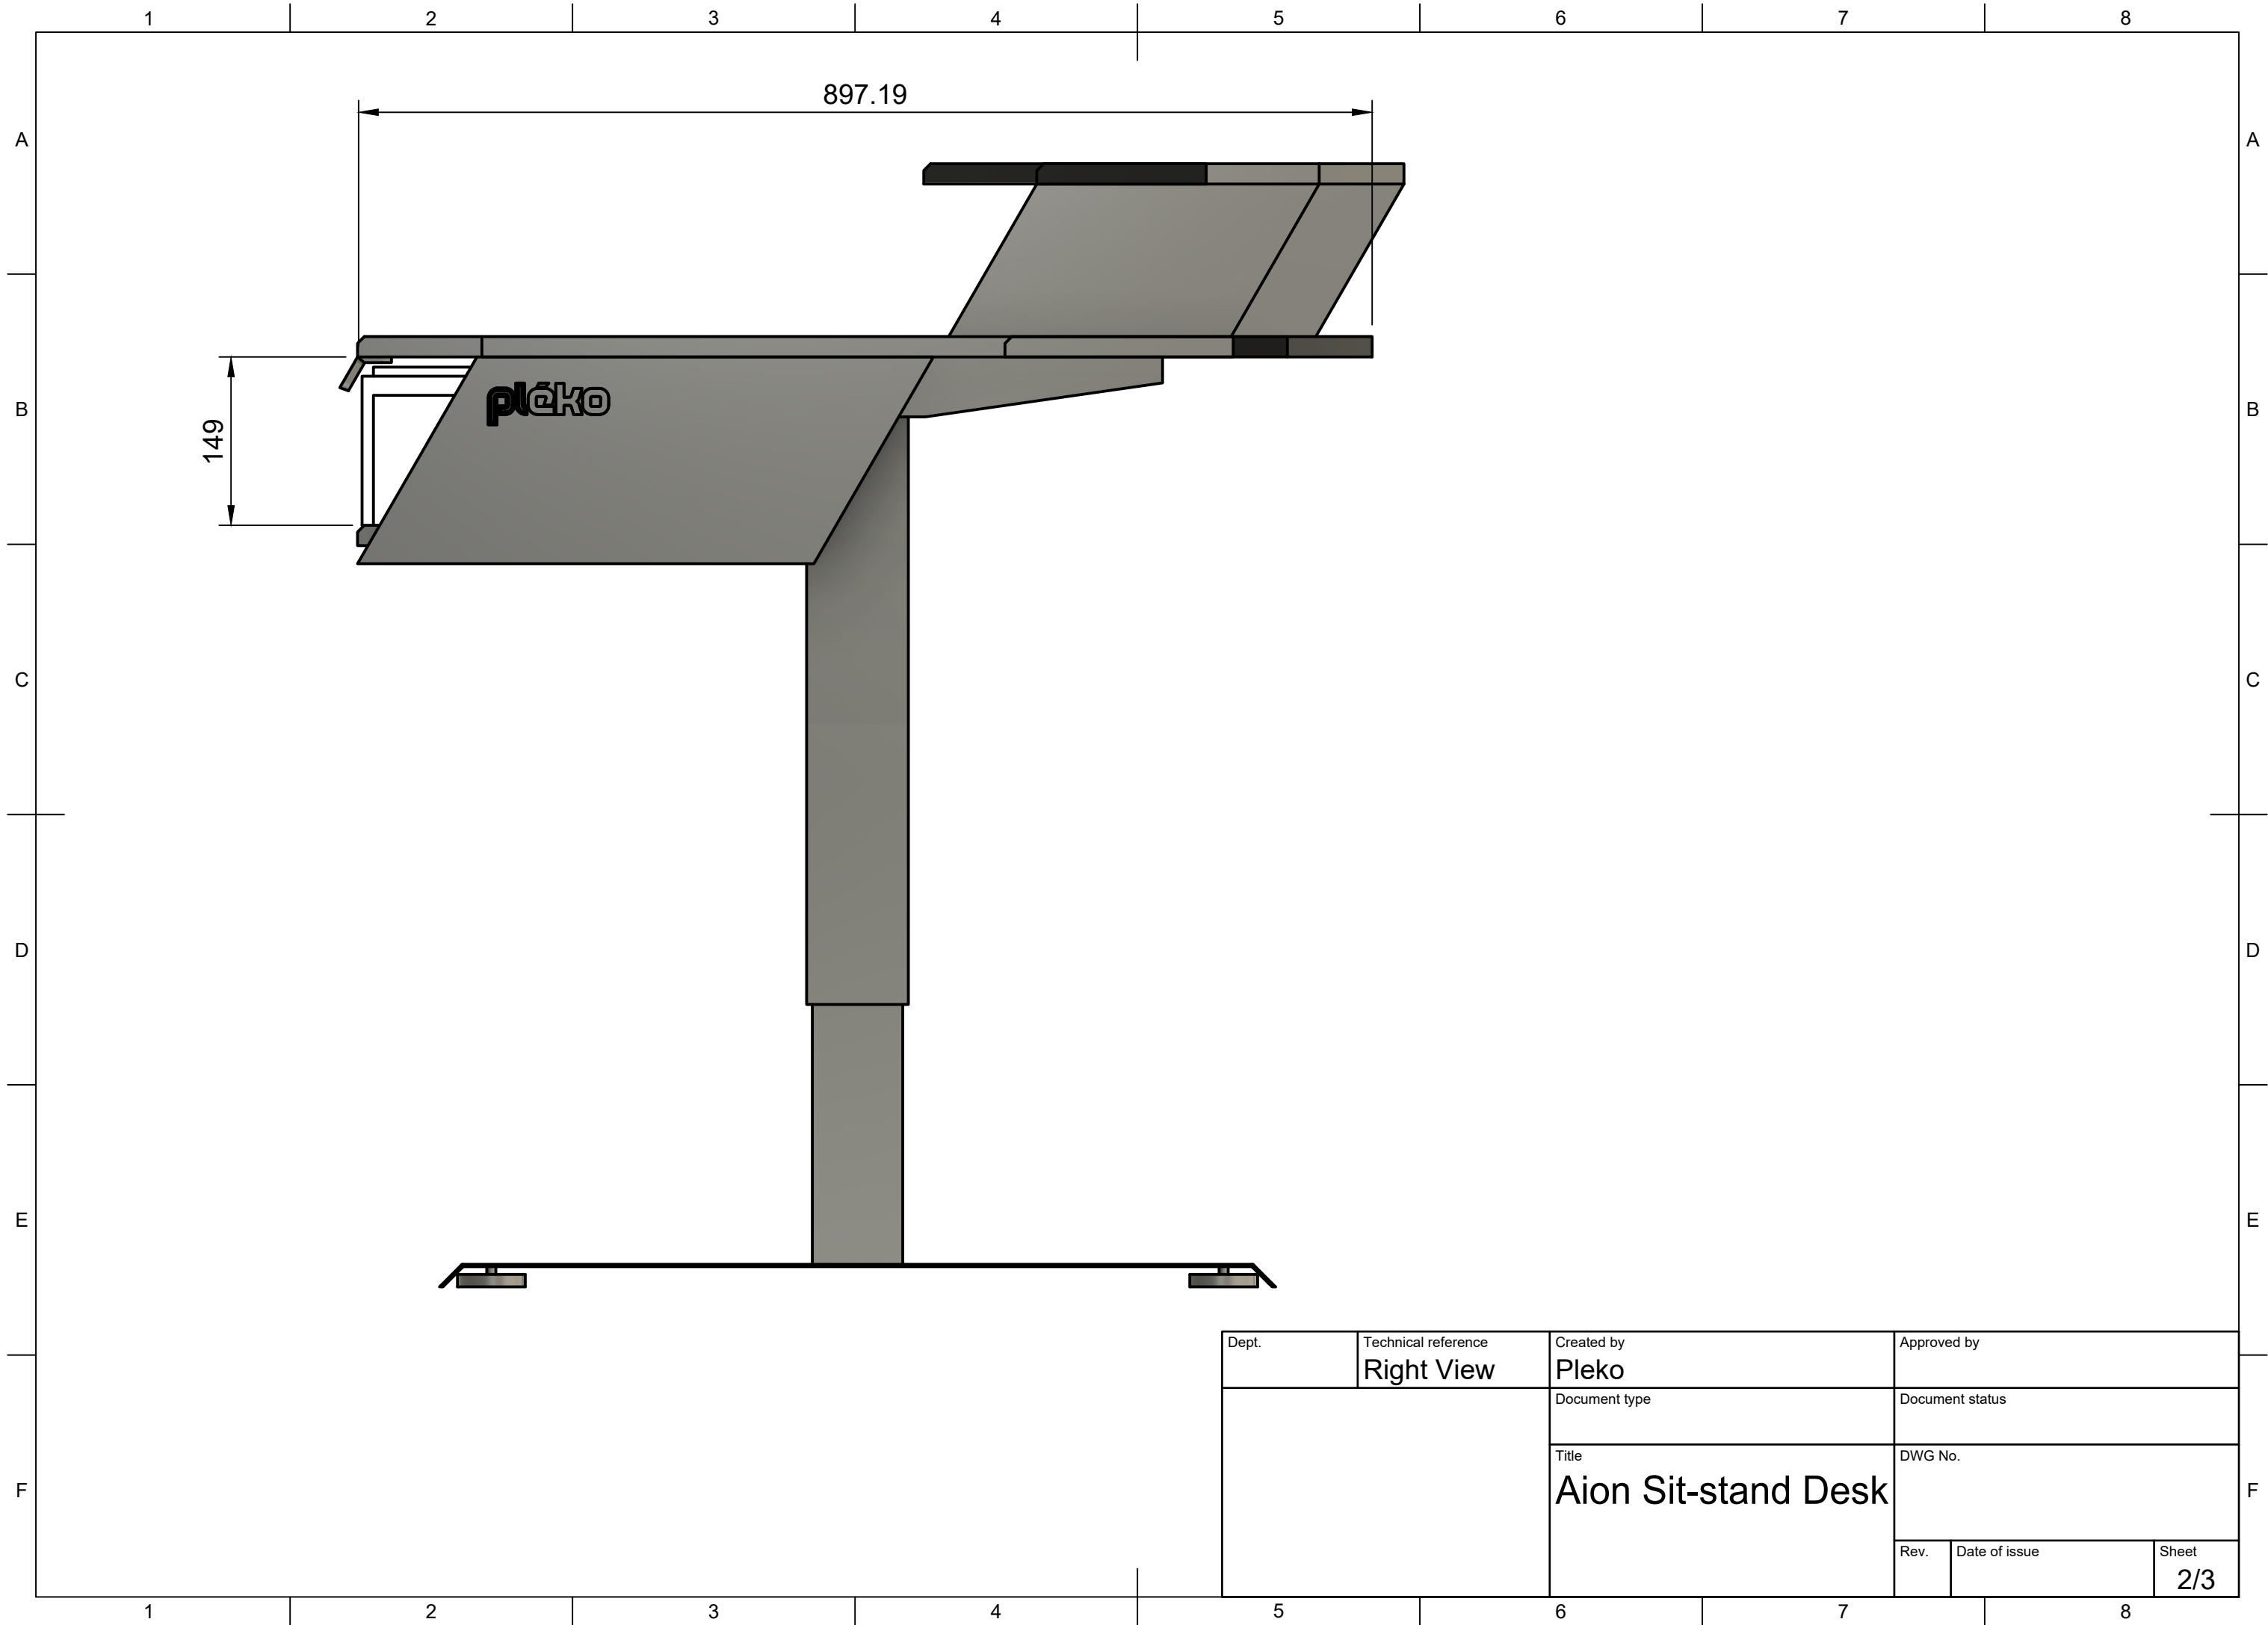

| | | | | |
|-------|--|-------------------------------------|---------------------|--|
| Dept. | Technical reference Top View | Created by Pleko | Approved by | |
| | | Document type | Document status | |
| | | Title Aion Sit-stand Desk | DWG No. | |
| | Rev. | Date of issue | Sheet 1/3 | |

| | | | | |
|-------|--|-------------------------------------|-----------------|---------------------|
| Dept. | Technical reference Right View | Created by Pleko | Approved by | |
| | | Document type | Document status | |
| | | Title Aion Sit-stand Desk | DWG No. | |
| | | Rev. | Date of issue | Sheet 2/3 |

| | | | | |
|-------|--|-------------------------------------|---------------------|--|
| Dept. | Technical reference Front View | Created by Pleko | Approved by | |
| | | Document type | Document status | |
| | | Title Aion Sit-stand Desk | DWG No. | |
| | Rev. | Date of issue | Sheet 3/3 | |